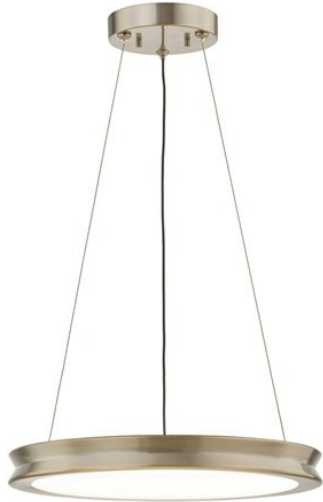

BEVEL 16" LED PENDANT

Item Shown: FSN-4192-OPAL-BRSS

Metal Finishes:

Brushed
Brass
(BRSS)

Matte Black -
Textured
(MBTX)

Shade Finish Options:

Opal Glass
(OPAL)

Base Part Number:
FSN-4192

DESCRIPTION: Bevel 16" LED Pendant
UL LISTING: Suitable for Damp Locations

LAMPING:

- LED: 33W 3,300 Initial lm

SIZE: 16." Dia. x 3" H

OUTDOOR: No

ADA: No

PRIMARY SHADE MATERIAL: Artisan Glass

METAL FINISH OPTIONS: Brushed Brass
(BRSS), Matte Black - Textured (MBTX)

SHADE FINISH OPTIONS: Opal Glass (OPAL)

OPTIONS AND NOTES:

- Available in smaller sizes (FSN-4190 & FSN-4191)
- Includes 10' of cord and (2) 10' aircraft cables for adjustable overall height
- Color Temperature = 3000K
- Minimum CRI = 90
- Dimming is compatible with Incandescent/Triac or ELV dimmers